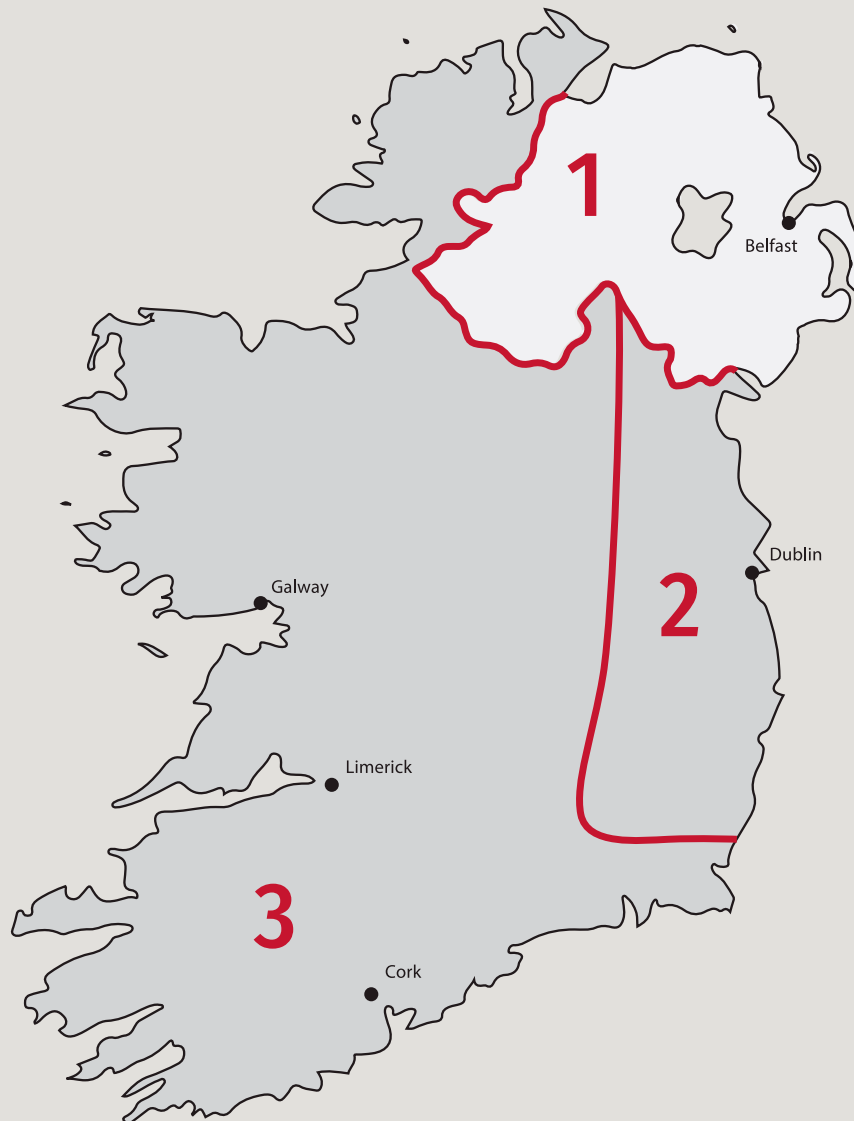

■ ZONE 1

Northern
Ireland
BT01 - BT99

■ ZONE 2

Dublin City
D01 - D99
D20
D22
D24
D6W

■ ZONE 3

A41
A42
A45
A63
A67
A75
A81
A82
A83
A84
A85
A86
A91
A92
A94
A98
C15
E21
E25

E32
E34
E41
E45
E53
E91
F12
F23
F26
F28
F31
F35
F42
F45
F52
F56
F91
F92
F93
F94
H12
H14
H16
H18
H23
H53
H54
H62
H65
H71
H91
K32

K34
K36
K45
K56
K67
K78
N37
N39
N41
N91
P12
P14
P17
P24
P25
P31
P32
P36
P43
P47
P51
P56
P61
P67
P72
P75
P81
P85
R14
R21
R32
R35

R42
R45
R51
R56
R93
R95
T12
T23
T34
T45
T56
V14
V15
V23
V31
V35
V42
V92
V93
V94
V95
W12
W23
W34
W91
X42
X91
Y14
Y21
Y25
Y34
Y35

This map is meant as an illustration; the listing of postal codes per zone prevails at all times