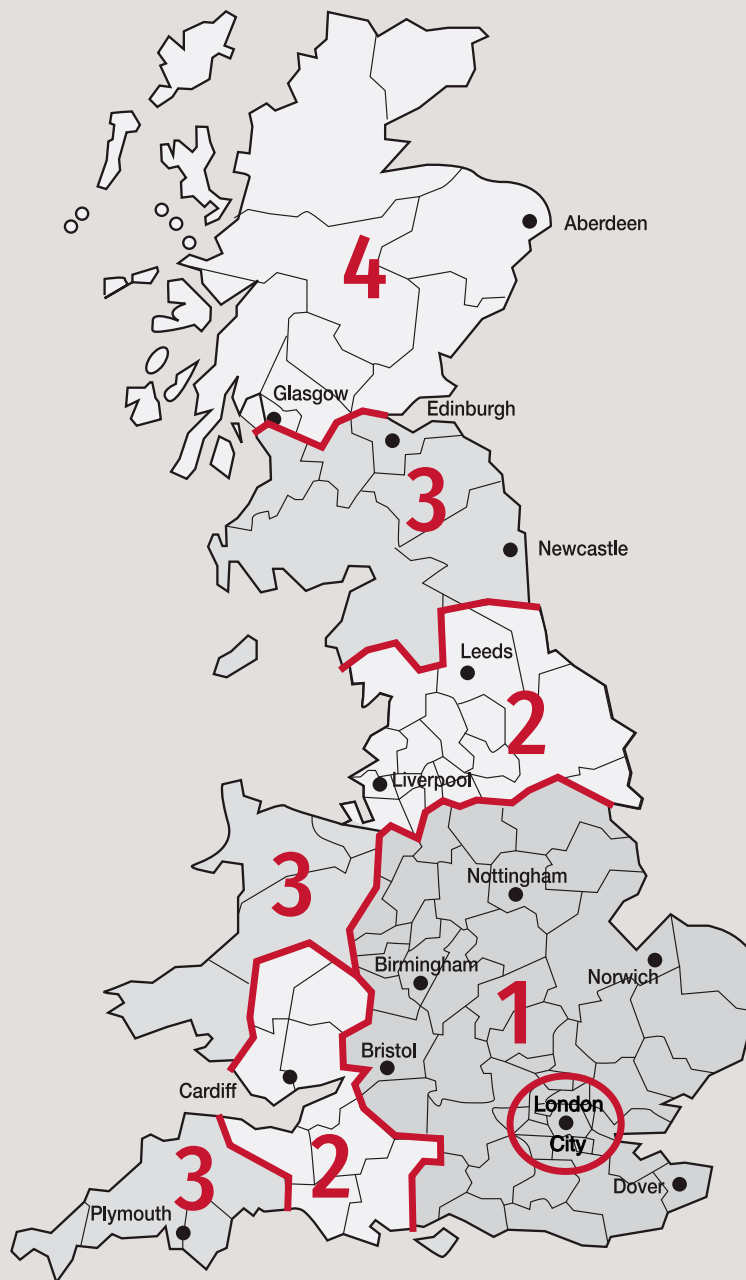

This map is meant as an illustration; the listing of postal codes per zone prevails at all times

- **ZONE 1**  
65-78
- **ZONE 2**  
45-64  
85-99
- **ZONE 3**  
00-09  
40-44  
80-84
- **ZONE 4**  
20-23  
28-38
- **ZONE 5**  
10-19  
24-27  
39

*This map is meant as an illustration; the listing of postal codes per zone prevails at all times*

■ **LONDON CITY**  
(low emission zone)

- BR CR DA
- E EN HA
- IG KT N
- NW RM SE,
- SM SW TW,
- UB W0-W9 WD

■ **ZONE 1**

- AL B0-B9 BN
- CB CM CO
- CT, CV CW
- DE DN DY
- EC GL GU
- HP IP, JE
- LE LN LU
- ME MK NG
- NN NR OX
- PE PO RG
- RH S0-S9 SG
- SK SL SN
- SO SS ST
- TE TF TN
- WR WS WV

■ **ZONE 2**

- BA BB BD
- BH BL BS
- CD CF DH
- DL DT FY
- HD HG HR
- HU HX LA
- L0-L9 LS M
- NP OL PR
- SP SR TA
- TS WA WC
- WF WN YO

■ **ZONE 3**

- BG CA CH
- DG EH EX
- KA LD LL
- ML NE PL
- SA SY TD
- TQ TR ZE

■ **ZONE 4**

- AB DD FK
- GA-GZ IV KW
- KY PA PH

*This map is meant as an illustration; the listing of postal codes per zone prevails at all times*